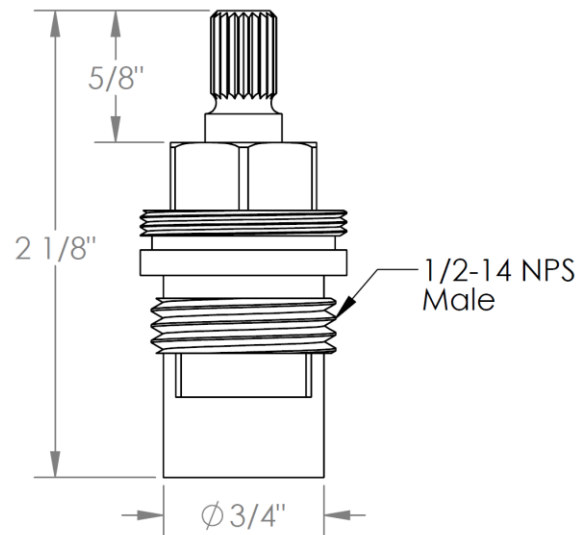

**CRT506.4-V12**

Volume Cartridge for SS-TH2000

Meets the applicable requirements of ASME A112.18.1-2005/CSA B125.1-05, entitled "Plumbing Supply Fittings"

**WATERMARK DESIGNS 2/28/2019**

350 Dewitt Ave Brooklyn NY 11207 USA T 718 257 2800 F 718 257 2144 info@watermark-designs.com